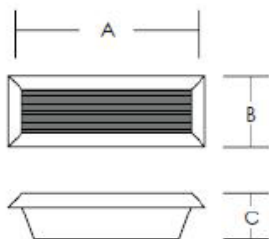

Internal, Recessed Plaster Luminaire

Description

Zee Light: This stylish little fixture was specially designed to illuminate interior corridor walkways, offering adequate amount of lighting to see where one is walking without harsh excessive lighting. Its shallow depth allows it to fit into tight wall or ceiling cavities. Having 4 torsion springs gives it the resilience to hold itself into plasterboard.
(Also available with Louvre)

Specification

Code	LS0700-000-6.25wLED-EL-10
Mounting	Recessed Wall or Ceiling
IP	20
Light Source	LED LLE
Input Voltage	240v 50Hz
Wattage	2.25w
Chip Lumens	440lm
Full Systems	6.25w
CCT	3000k or 4000k
CRI	80
Driver	225mA constant current
Power Factor	>0.9
Base	Extruded aluminium profile
Trim	Die Cast aluminium
Finish	Exterior grade polyester powdercoat
Diffuser	Reeded polycarbonate
Fixings	4 x torsion springs
Dimensions	240 (A) x 85 (B) x 75 (C)
Cut out	230mmx 65mm